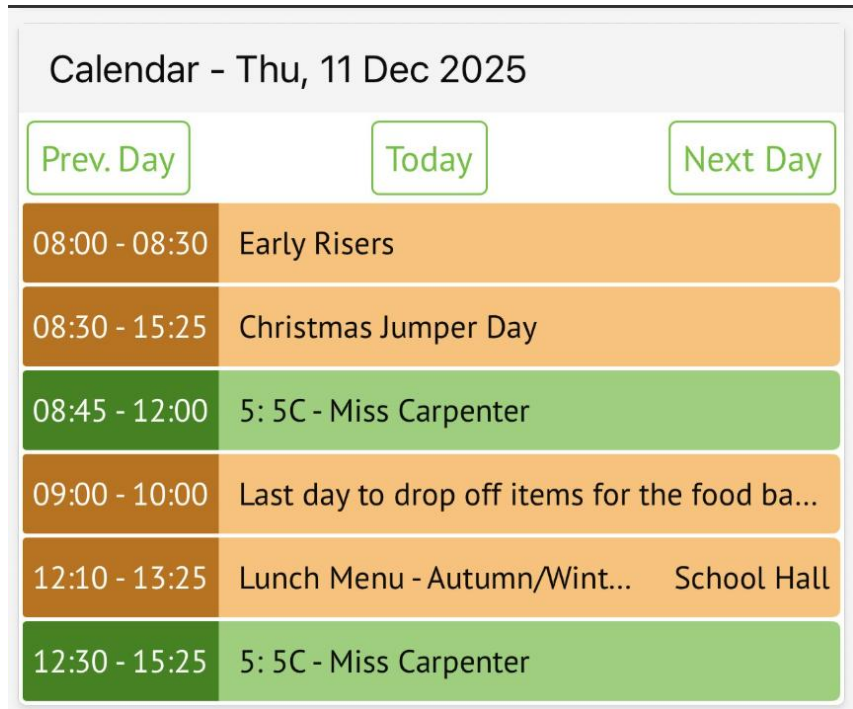

As well as showing dates of activities and events taking place in school, the Arbor Calendar will show you the following:

- Any Early Risers sessions you have booked.
- Any pre-booked Ravens Roost sessions.
- Any Ravenscote teacher led after school clubs you have selected for your child.
- Any externally run clubs your child has been booked into.
- Any up coming educational visits / residentials.
- School holidays.

On the 'Parent Portal' you can view the calendar by day, week or :

**Using the App**

Example of year 5 Calendar on the App:

Example of year 4 Calendar on the App:

***We hope you find this feature useful!***