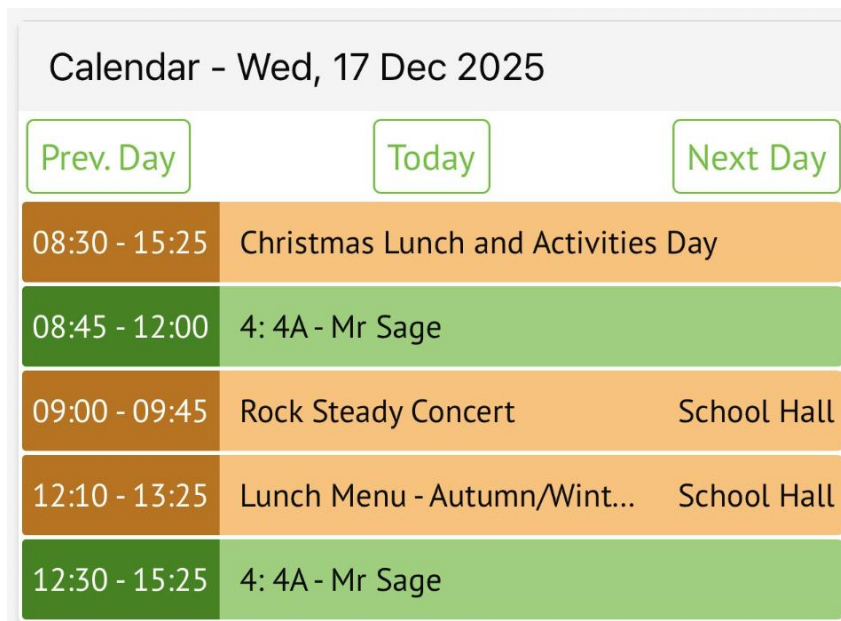

# REMINDER: Arbor Calendar for Parents

We appreciate that December is a particularly busy month, with Christmas assemblies, Concerts, Christmas jumper day etc

The 'Calendar' on your Arbor Parent Portal or App is a fantastic way of keeping up what is happening for your child/ren.

As well as showing dates of activities and events taking place in school, the Arbor Calendar will show you the following:

- Any Early Risers sessions you have booked.
- Any pre-booked Ravens Roost sessions.
- Any Ravenscote teacher led after school clubs you have selected for your child.
- Any externally run clubs your child has been booked into.
- Any up coming educational visits / residentials.
- School holidays.

On the 'Parent Portal' you can view the calendar by day, week or :

**Using the App**

Example of year 5 Calendar on the App:

Example of year 4 Calendar on the App:

***We hope you find this feature useful!***